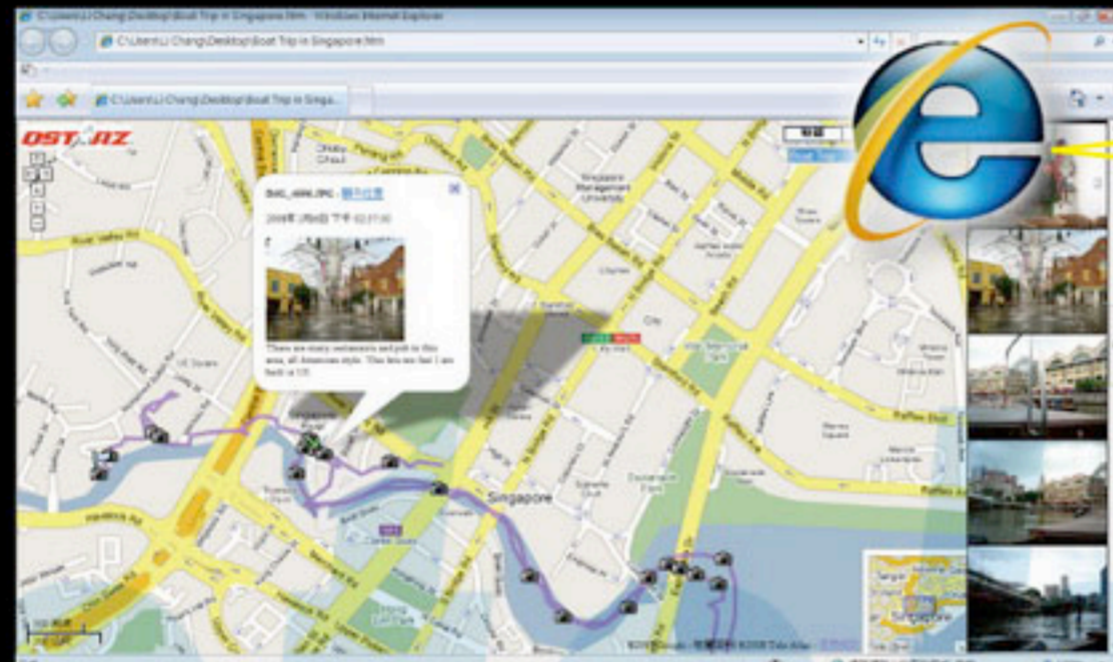

My nano, My Style

BT-Q1300

Travel Recorder™ NANO

Super 66-CH Performance Bluetooth GPS Travel Recorder™

Specifications

- Adopt the latest MTK chipset with high sensitivity -165dBm and Super High 66-Channel tracking
- Lower power consumption up to 12hrs for travel recording
- Slim, Thin, Light, and Stylish design, only 62L x 38W x 7H mm
- Auto Log On-off to save the maximum memory for your travel
- Export your travel as easily sharing mht file or as html for your travel blog editing

A-GPS Ready
Capable of Assisted GPS

Performance Up
Fastest TTF

Almanac Data Download

The Ultimate Mobility

HTML Export
Internet Explorer required only

Export as a single file opened by IE

Simply Your Best Travel Blog Sharing Solution

Super 66 CH Performance	One Touch	200,000 waypoints	POI Button Record Point of Interest by push of a button	Unique ID	Auto on/off Auto Log on-off
Smart power control	QZSS + DGPS	Photo Geotag	Google Earth Integration	Built-in Google Map	Easy Sharing

Package Content

- GPS unit
- CD
- USB Cable
- Car Charger
- Multi-Language Manual