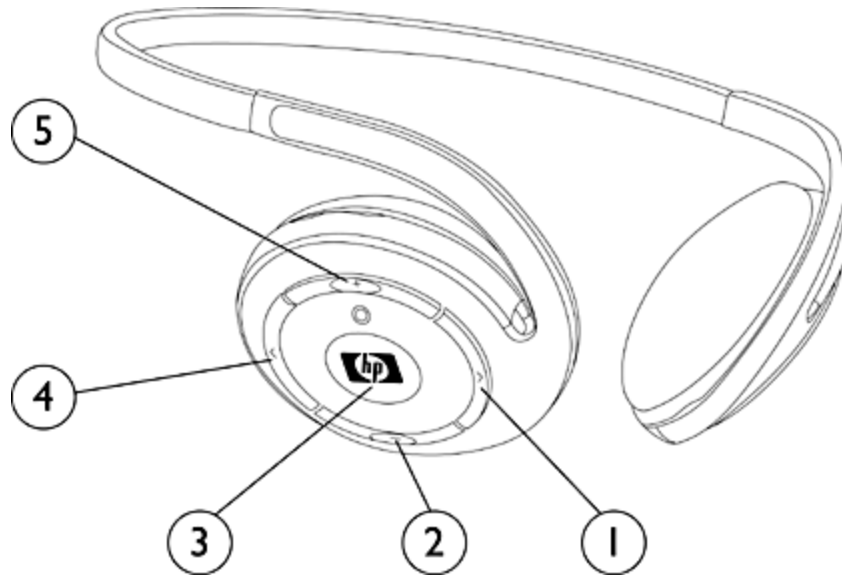

Overview

1. Track Forward
2. Volume Down
3. Multifunction button
4. Track Back
5. Volume Up

Models

HP iPAQ Bluetooth Stereo Headphones

FA303A

Introduction

The HP iPAQ Bluetooth Stereo Headphones allow you to turn your HP iPAQ Pocket PC into a wireless audio player. Listen to MP3s and most videos up to 30 feet away from your iPAQ Pocket PC. With high-quality stereo sound and Bluetooth wireless technology, the Bluetooth Stereo Headphones give an exceptional listening experience.

The 'behind the head' design of the Bluetooth Stereo Headphones gives you a secure fit when you're on the move. Controls are conveniently placed on the ear piece to give you easy access to volume, power on/off, play/pause and track fwd/back controls.

Key Benefits

- High quality wireless stereo sound.
- Secure 'behind the ear' fit.
- Easy access to controls.
- Listen to MP3s and view most videos up to 30 feet away from your iPAQ Pocket PC.
- Only one AC adapter required to charge both your Bluetooth headphones and your iPAQ