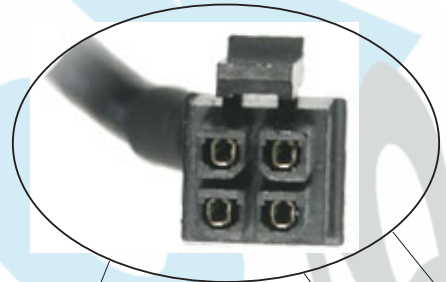

Active Holder for PDA

For fixed installation, with Molex adapter system for charging of GPS receiver and data transfer.

Data transfer
 (Support for TX/RX signal in the device is required, e.g. Mini USB does not support data transfer)

Power supply

GPS

Own solutions

You can choose to use the holder as an active holder only for charging, or to connect an adapter to the Molex connector for additional features. Then you can use the holder also for power supply of a GPS receiver, data transfer or other own solutions (Mini USB, DC 3,5 and 4 mm do not support data transfer).

The holder is attached onto a tilt swivel and can be adjusted in order to avoid light reflection. Attach onto a ProClip Mounting Platform.

An active holder with a straight cable with open end for fixed installation and a cable with Molex adapter system. The cables are to be connected inside the dashboard, this gives a discreet, neat installation without cables hanging over the interior.

12 Volt. The product is E-approved. Connect the power cable with a 2 A fuse. 2 A charger. 5 Volt out. Professional installation recommended.

See the back of this leaflet to find the correct adapter to connect to the Molex connector.