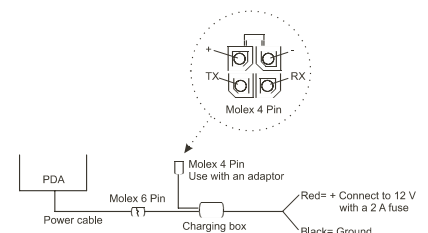

Power supply

GPS

Own solutions

You can choose to use the holder as an active holder only for charging, or to connect an adapter to the Molex connector for additional features. Then you can use the holder also for power supply of a GPS receiver, data transfer or other own solutions (Mini USB, DC 3,5 and 4 mm do not support data transfer).

The holder is attached onto a tilt swivel and can be adjusted in order to avoid light reflection. Attach onto a ProClip Mounting Platform.

An active holder with a straight cable with open end for fixed installation and a cable with Molex adapter system. The cables are to be connected inside the dashboard, this gives a discreet, neat installation without cables hanging over the interior.

12 Volt. The product is E-approved. Connect the power cable with a 2 A fuse. 2 A charger. 5 Volt out. Professional installation recommended.

See the back of this leaflet to find the correct adapter to connect to the Molex connector.